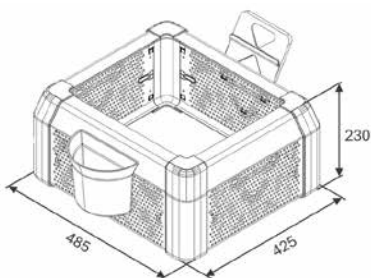

All dimensions in mm.