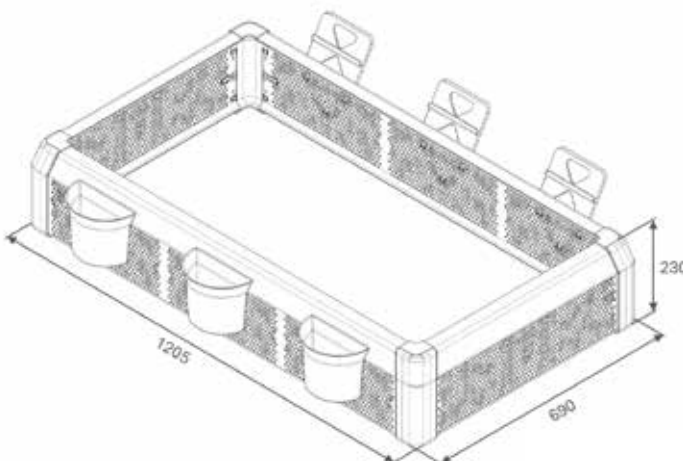

Stainless Steel
Item No. 9902S

Anthracite
Item No. 9902S_A

All dimensions in mm.

Premium Cover-Sets

Cover CC03 – The Triplet

Pictured is the Premium Cover Set CC03 with an anthracite finish.

- Designed for three chafing dishes
- Space-saving and elegant
- Includes three label and three cup adapter

Stainless Steel
Item No. 9903

Anthracite
Item No. 9903_A

All dimensions in mm.

Inspiration for Your Buffet

Accessories

Lid Holder & Carrying Bags

Lid Holder

- Improves order and cleanliness
- Hygienic handling – avoid contact with workplace
- Stable fix and hold while serving