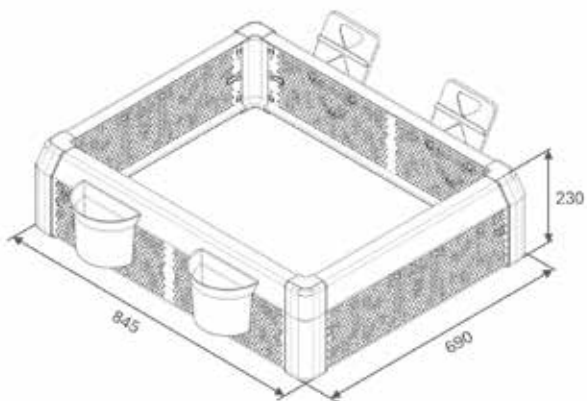

All dimensions in mm.