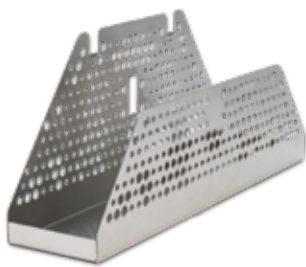

Stainless Steel
Item No. 9902S

Anthracite
Item No. 9902S_A

All dimensions in mm.

Premium Cover-Sets

Cover CC03 – The Triplet

Pictured is the Premium Cover Set CC03 with an anthracite finish.

- Designed for three chafing dishes
- Space-saving and elegant
- Includes three label and three cup adapter

Stainless Steel
Item No. 9903

Anthracite
Item No. 9903_A

All dimensions in mm.

Inspiration for Your Buffet

Accessories

Lid Holder & Carrying Bags

Lid Holder

- Improves order and cleanliness
- Hygienic handling – avoid contact with workplace
- Stable fix and hold while serving

Stainless Steel

Item No. 9902

Anthracite

Item No. 9902_A

Carrying bags

- Time saving in everyday use - ready for transport
- Secured transport – protects cover from damage
- Compact storage – space-saving stackable