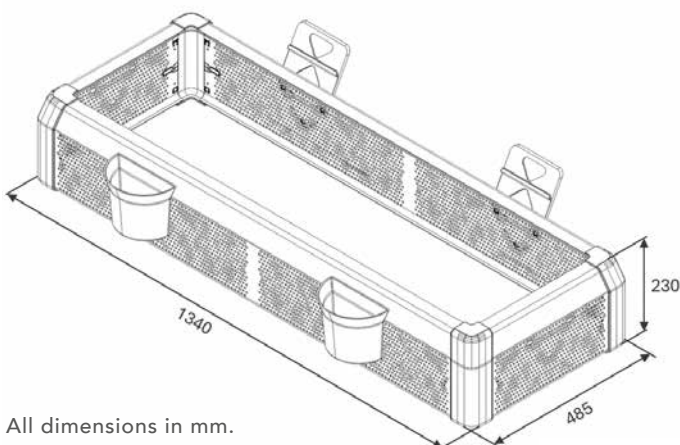

All dimensions in mm.