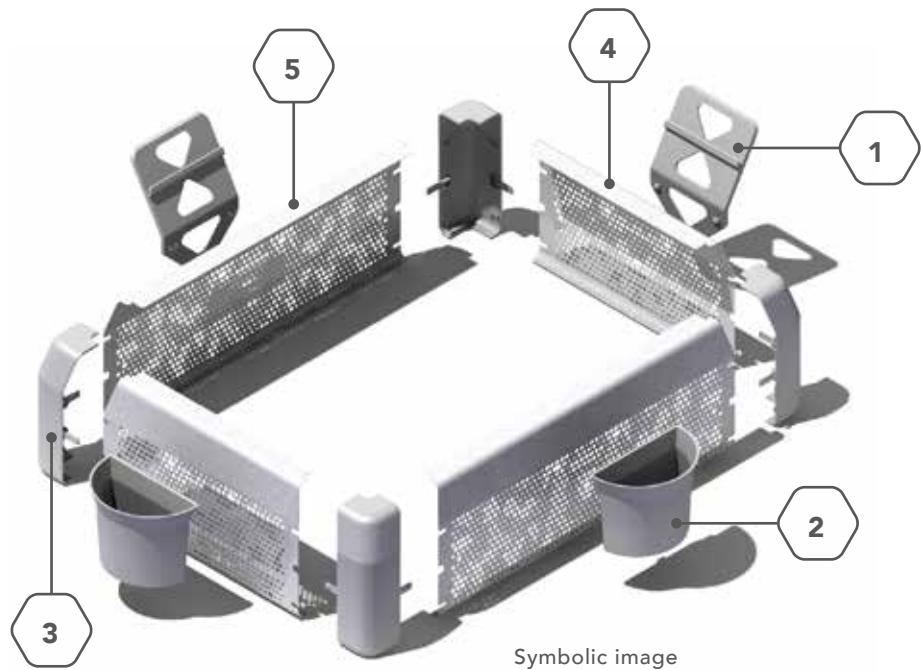

Bag for CC03

Item No. 9973

Inspiration for Your Buffet

Spare Parts

Pos.-ID	Finish	Item No.	Spare Part
①	Anthracite	9940	Label
②	Anthracite	9930	Cup
③	Anthracite	9950	Corner (single)
③	Anthracite	9960	Corner (set)
④	Stainless Steel	9910	Front Panel CC0.5, CC01
④	Anthracite	9910_A	Front Panel CC0.5, CC01
④	Stainless Steel	9912	Front Panel CC02
④	Anthracite	9912_A	Front Panel CC02
④	Stainless Steel	9912S	Front Panel CC02-S
④	Anthracite	9912S_A	Front Panel CC02-S
④	Stainless Steel	9913	Front Panel CC03
④	Anthracite	9913_A	Front Panel CC03
⑤	Stainless Steel	9920	Side Panel CC01, CC02, CC02-S, CC03
⑤	Anthracite	9920_A	Side Panel CC01, CC02, CC02-S, CC03
⑤	Stainless Steel	9915	Side Panel CC0.5
⑤	Anthracite	9915_A	Side Panel CC0.5