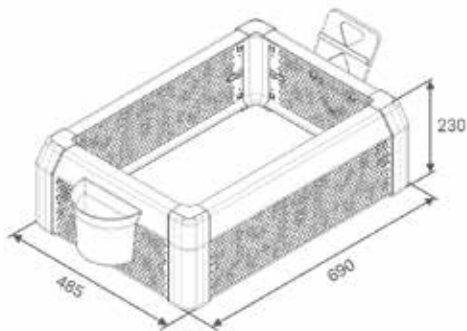

Stainless Steel
Item No. 9905

Anthracite
Item No. 9905_A

All dimensions in mm.

Premium Cover-Sets

Cover CC01 – The Single

Pictured is the Premium Cover Set CC01 with a stainless steel finish.

- Designed for one chafing dish
- Versatile and flexible use
- Includes one label and one cup adapter